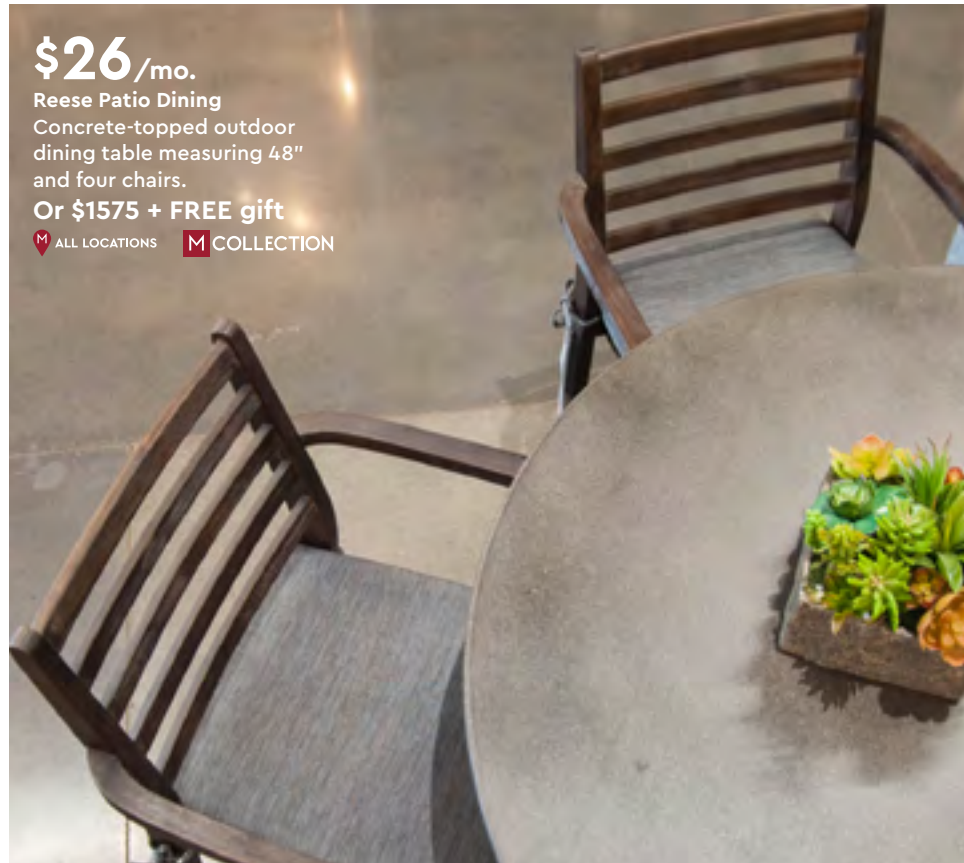

$27 /mo.

Waves Patio Dining
Dark finished metal table measuring 48" in diameter. Set includes table and four swivel rocker dining chairs.

Or **$1599 + FREE gift**
ALL LOCATIONS