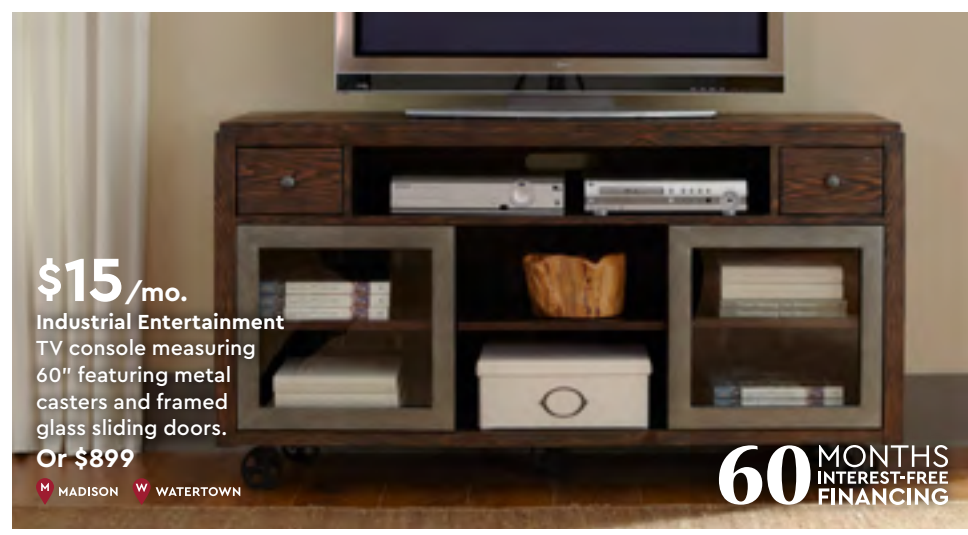

$15 /mo.
Industrial Entertainment
TV console measuring 60" featuring metal casters and framed glass sliding doors.
Or **$899**
MADISON WATERTOWN

60 MONTHS INTEREST-FREE FINANCING