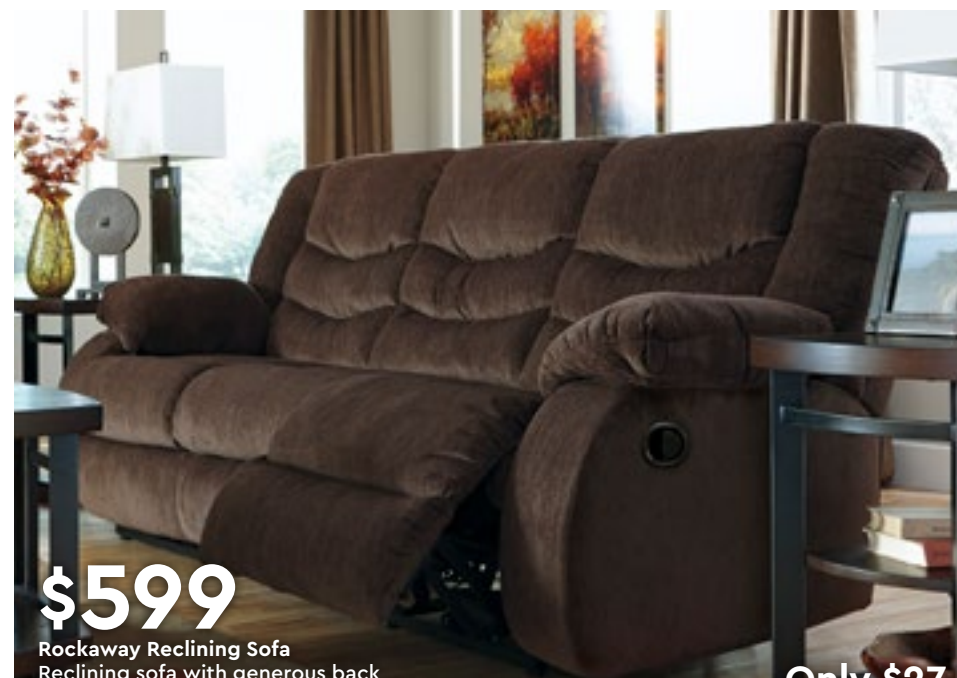

$599

Rockaway Reclining Sofa
Reclining sofa with generous back height and plenty of comfort.

HADISON WATERTOWN market

Only $27 PER MONTH