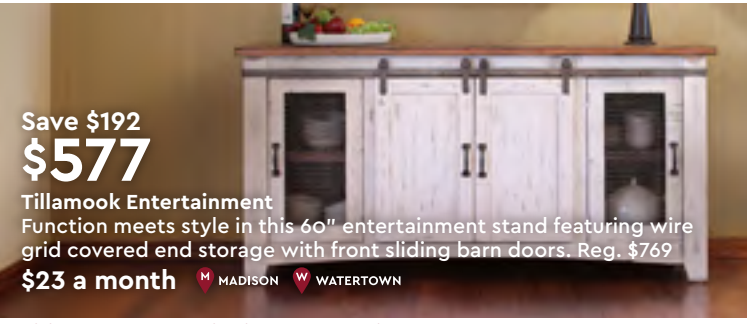

Save $192
$577
Tillamook Entertainment
Function meets style in this 60" entertainment stand featuring wire grid covered end storage with front sliding barn doors. Reg. $769
$23 a month M MADISON W WATERTOWN