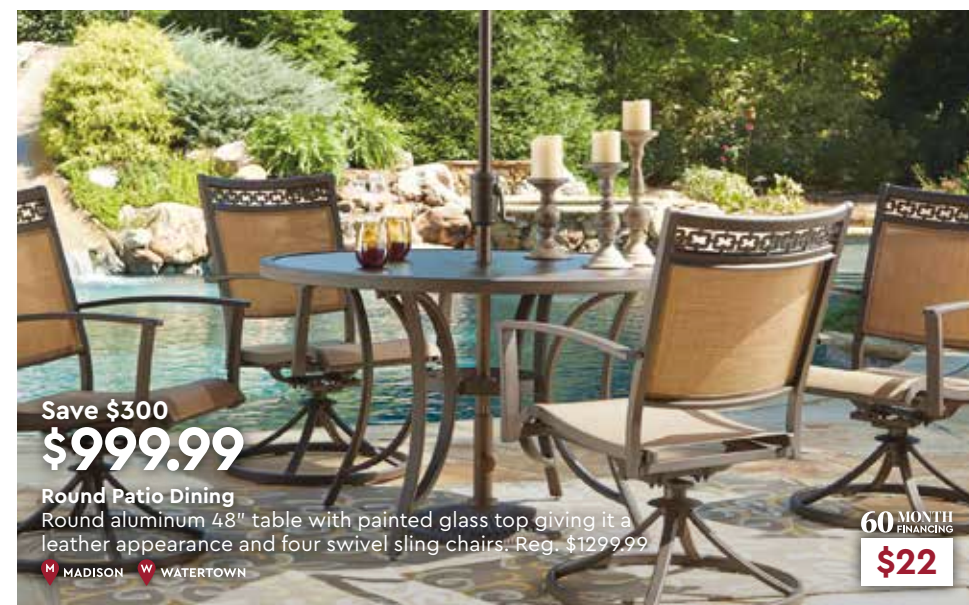

Save \$300 \$999.99

Round Patio Dining Round aluminum 48" table with painted glass top giving it a leather appearance and four swivel sling chairs. Reg. \$1299.99

60 MONTH FINANCING \$22

MADISON WATERTOWN